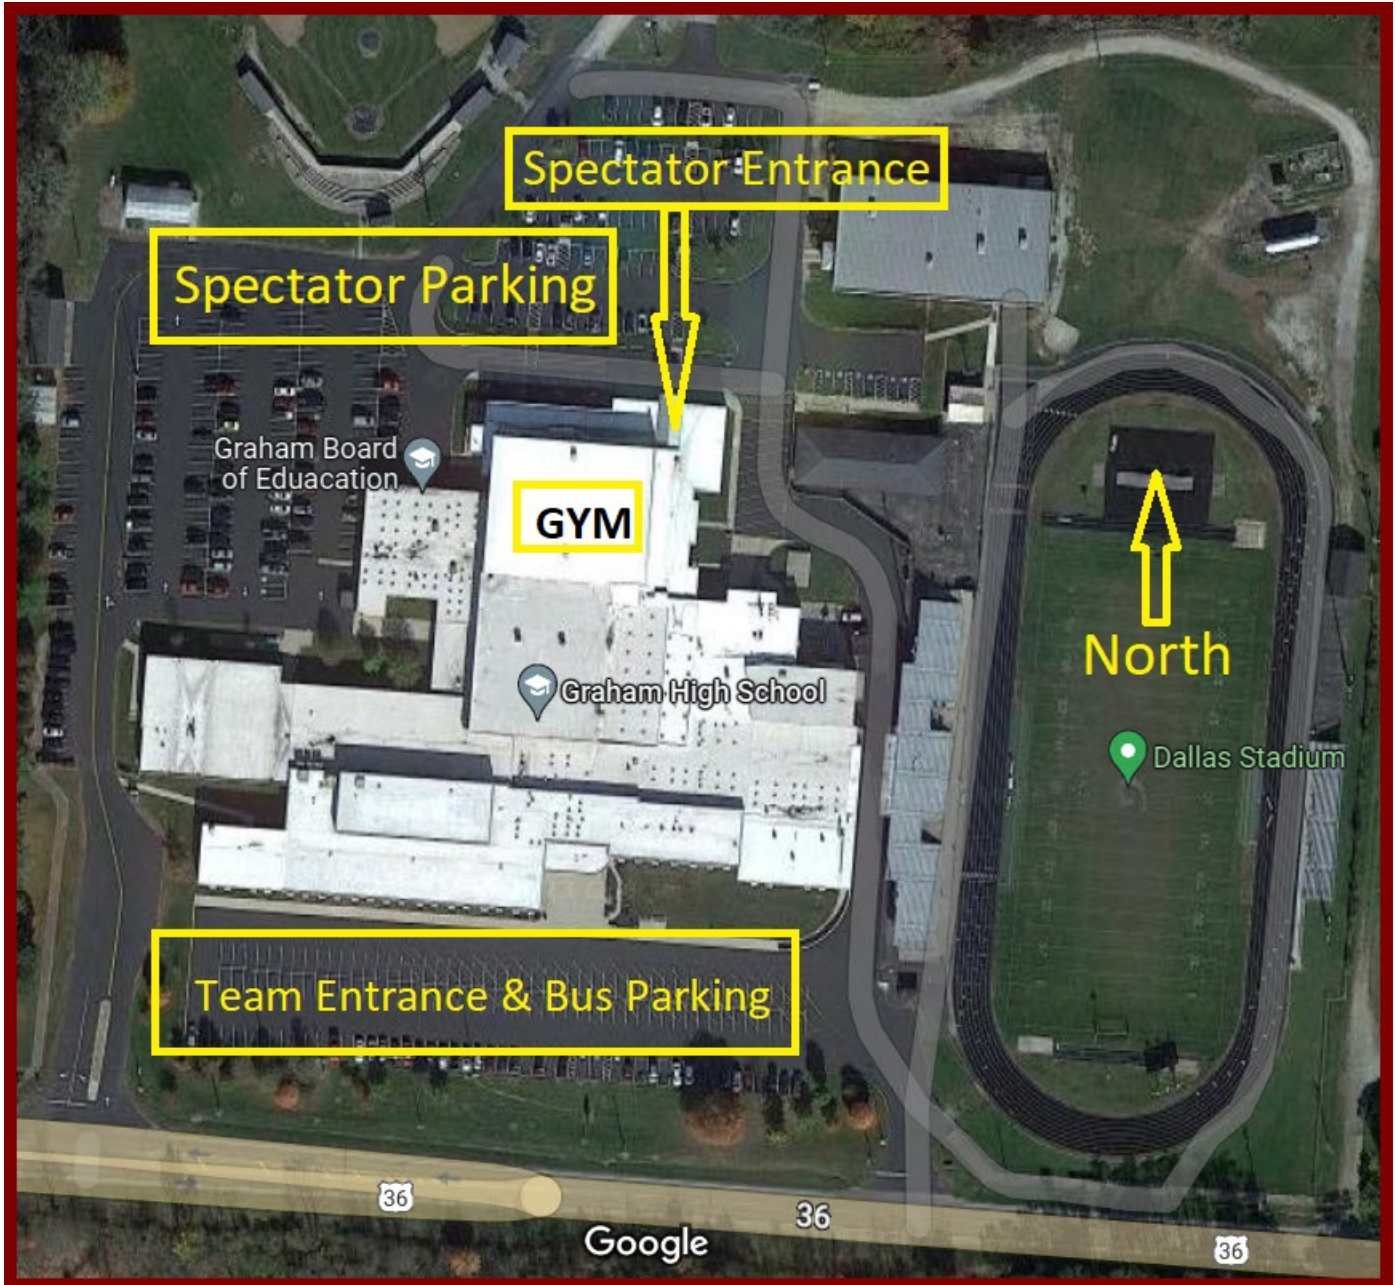

Graham High School Wrestling Layout

Spectators: There will be NO CHARGE for parking per SWDAB policy. Parking will be available **behind the school** with easy entrance to the main gym.

Teams: Please drop off the teams at the **Front Entrance** then park the Team buses in the front of the school along the **south side** of the school. Teams will check in there using the **Pass List**. Please have your wrestlers **in order by weight class** as they enter the building. Anyone not on the pass list will need to purchase a ticket to enter or show SWD Pass. Teams must enter as a group, including wrestlers, coaches, stats, managers, etc. Once teams are checked in, any additional personnel will need to enter through the spectator entrance.